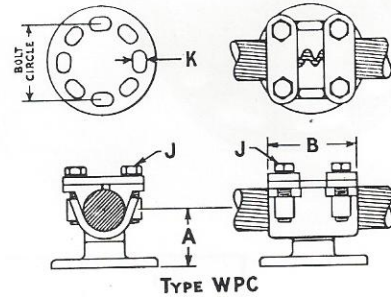

TYPE WPC

Bus Support for cable or tube

Patented

Cat. No.	Cable Range		I.P.S.	Bolt Circle	Dimensions in Inches			
	Min.	Max.			A	B	J	K
WP2C3	#4 Str.	2/0 Str.	1/4	3	1 3/8	2 13/16	1/2	9/16
WP2C5	#4 Str.	2/0 Str.	1/4	5	1 3/8	2 13/16	1/2	11/16
WP4C3	2/0 Str.	350MCM	3/8	3	1 1/2	2 13/16	1/2	9/16
WP4C5	2/0 Str.	350MCM	3/8	5	1 1/2	2 13/16	1/2	11/16
WP5C3	350MCM	600MCM	1/2	3	1 3/4	2 13/16	1/2	9/16
WP5C5	350MCM	600MCM	1/2	5	2 1/8	2 13/16	1/2	11/16
WP6C3	600MCM	1000MCM	3/4	3	2	3	1/2	9/16
WP6C5	600MCM	1000MCM	3/4	5	2 1/4	3	1/2	11/16
WP7C3	1000MCM	1500MCM	1	3	2	3 3/16	1/2	9/16
WP7C5	1000MCM	1500MCM	1	5	2 1/4	3 3/16	1/2	11/16
WP8C3	1500MCM	2000MCM	1 1/4	3	2 1/4	3 3/8	1/2	9/16
WP8C5	1500MCM	2000MCM	1 1/4	5	2 1/2	3 3/8	1/2	11/16
WP9C3	2000MCM	3000MCM	1 1/2	3	2 1/2	3 3/8	1/2	9/16
WP9C5	2000MCM	3000MCM	1 1/2	5	2 3/4	3 5/8	1/2	11/16

• Tabulated dimensions are in inches and are approximate only.

FARGO MFG. COMPANY, INC.

Poughkeepsie, New York 12603