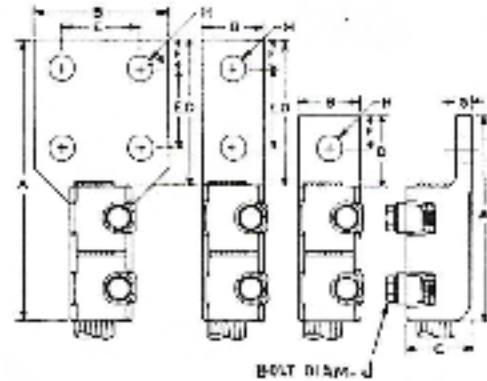

TYPE JJA

Terminal Lug – one cable, straight

Cat. No.	Cable Range		Holes in Tongue	Dimensions in Inches									
	Min.	Max.		A	B	C	D	E	F	G	H	J	
JJ2A	#4 Str.	#1 Str.	1	2½	¾	¾	1⅞	—	¾	⅝	1⅜	⅜	
JJ2A2	#4 Str.	#1 Str.	2	3⅞	¾	¾	2	1	¾	⅝	1⅜	⅜	
JJ2A2N	#4 Str.	#1 Str.	2	4¾	1	¾	3	1¾	¾	⅝	1⅜	⅜	
JJ3A	1/0 Str.	2/0 Str.	1	3⅞	1⅞	1⅞	1	—	¾	⅝	1⅜	⅜	
JJ3A2	1/0 Str.	2/0 Str.	2	4⅞	1⅞	1⅞	2	1	¾	⅝	1⅜	⅜	
JJ3A2N	1/0 Str.	2/0 Str.	2	5⅞	1	1⅞	3⅞	1¾	¾	⅝	1⅜	⅜	
JJ4A	2/0 Str.	4/0 Str.	1	3⅞	1⅞	1	1⅞	—	¾	¼	⅝	⅜	
JJ4A2N	2/0 Str.	4/0 Str.	2	5⅞	1⅞	1	3¼	1¾	¾	¼	⅝	⅜	
JJ5A	4/0 Str.	350MCM	1	4⅞	1¼	1¼	1⅞	—	¾	⅝	⅝	⅜	
JJ5A2N	4/0 Str.	350MCM	2	6⅞	1¼	1¼	3⅞	1¾	¾	⅝	⅝	⅜	
JJ5A4N	4/0 Str.	350MCM	4	6⅞	3	1¼	3⅞	1¾	¾	⅝	⅝	⅜	
JJ6A	350MCM	500MCM	1	4⅞	1⅞	1⅞	1⅞	—	¾	⅝	⅝	⅜	
JJ6A2N	350MCM	500MCM	2	6⅞	1⅞	1⅞	3⅞	1¾	¾	⅝	⅝	⅜	
JJ6A4N	350MCM	500MCM	4	6⅞	3	1⅞	3⅞	1¾	¾	⅝	⅝	⅜	
JJ7A	500MCM	750MCM	1	5⅞	1⅞	1¾	1⅞	—	¾	⅝	⅝	⅜	
JJ7A2N	500MCM	750MCM	2	7⅞	1⅞	1¾	3⅞	1¾	¾	⅝	⅝	⅜	
JJ7A4N	500MCM	750MCM	4	7⅞	3	1¾	3⅞	1¾	¾	⅝	⅝	⅜	
JJ8A	750MCM	1000MCM	1	6⅞	1⅞	1⅞	1⅞	—	¾	⅝	⅝	½	
JJ8A2N	750MCM	1000MCM	2	7⅞	1⅞	1⅞	3⅞	1¾	¾	⅝	⅝	½	
JJ8A4N	750MCM	1000MCM	4	7⅞	3	1⅞	3⅞	1¾	¾	⅝	⅝	½	

- Tabulated Dimensions are in inches and are approximate only.
- Sizes not shown available on request.
- Blank tongue available on request.
- "N" in catalog number denotes NEMA standard drilling.