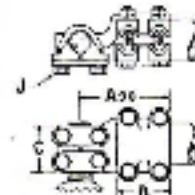

TYPE TSP

Stud Connectors for tube

Catalog No.		Stud Size	I.P.S.	Dimensions in Inches				
TSP	TSP90			A	A90	B	C	J
T0SP0	T0SP090	1/2-13	1/2	4 1/16	5 1/16	2 1/4	2	1/2
T1SP0	T1SP090	1/2-13	3/4	5 1/16	5 1/16	2 3/8	2	1/2
T2SP0	T2SP090	1/2-13	1	5 1/16	5 1/16	2 1/2	2	1/2
T0SP1	T0SP190	3/4-16	1/2	4 1/16	5 1/16	2 1/4	2	1/2
T1SP1	T1SP190	3/4-16	3/4	5 1/16	5 1/16	2 3/8	2	1/2
T2SP1	T2SP190	3/4-16	1	5 1/16	5 1/16	2 1/2	2	1/2
T0SP2	T0SP290	1-14	1/2	5 1/4	5 1/2	2 1/4	2 3/16	1/2
T1SP2	T1SP290	1-14	3/4	5 3/8	5 5/8	2 3/8	2 3/16	1/2
T2SP2	T2SP290	1-14	1	5 1/2	5 3/4	2 1/2	2 3/16	1/2
T3SP2	T3SP290	1-14	1 1/4	5 5/8	5 7/8	2 5/8	2 3/16	1/2
T4SP2	T4SP290	1-14	1 1/2	5 3/4	6	2 3/4	2 3/16	1/2
T0SP3	T0SP390	1 1/8-12	1/2	5 1/4	5 1/2	2 1/4	2 3/16	1/2
T1SP3	T1SP390	1 1/8-12	3/4	5 3/8	5 5/8	2 3/8	2 3/16	1/2
T2SP3	T2SP390	1 1/8-12	1	5 1/2	5 3/4	2 1/2	2 3/16	1/2
T3SP3	T3SP390	1 1/8-12	1 1/4	5 5/8	5 7/8	2 5/8	2 3/16	1/2
T4SP3	T4SP390	1 1/8-12	1 1/2	5 3/4	6	2 3/4	2 3/16	1/2
T1SP4	T1SP490	1 1/4-12	3/4	5 7/8	6 1/16	2 3/8	2 3/16	1/2
T2SP4	T2SP490	1 1/4-12	1	6	6 1/16	2 1/2	2 3/8	1/2
T3SP4	T3SP490	1 1/4-12	1 1/4	6 1/8	6 1/16	2 3/8	2 3/16	1/2
T4SP4	T4SP490	1 1/4-12	1 1/2	6 1/4	6 1/16	2 3/4	2 3/8	1/2
T1SP5	T1SP590	1 1/2-12	3/4	5 7/8	6 1/8	2 3/8	2 3/16	1/2
T2SP5	T2SP590	1 1/2-12	1	6	6 1/8	2 1/2	2 3/16	1/2
T3SP5	T3SP590	1 1/2-12	1 1/4	6 1/8	6 1/8	2 5/8	2 3/16	1/2
T4SP5	T4SP590	1 1/2-12	1 1/2	6 1/4	6 1/8	2 3/4	2 3/16	1/2
T5SP5	T5SP590	1 1/2-12	2	6 3/8	6 1/8	2 7/8	2 3/16	1/2
T6SP5	T6SP590	1 1/2-12	2 1/2	6 1/2	6 1/8	3	2 3/16	1/2

- Sizes not shown available on request.
- Smooth bore available on request.
- Tabulated dimensions are in inches and are approximate only.