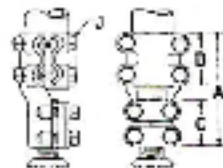

TYPE TSP

Stud Connectors for tube

Catalog No.		Stud Size	I.P.S.	Dimensions in Inches				
TSP	TSP90			A	A90	B	C	J
T0SP0	T0SP090	1/2-13	1/2	4 1/16	5 1/16	2 1/4	2	1/2
T1SP0	T1SP090	1/2-13	3/4	5 1/16	5 1/16	2 3/8	2	1/2
T2SP0	T2SP090	1/2-13	1	5 1/16	5 1/16	2 1/2	2	1/2
T0SP1	T0SP190	3/4-16	1/2	4 1/16	5 1/16	2 1/4	2	1/2
T1SP1	T1SP190	3/4-16	3/4	5 1/16	5 1/16	2 3/8	2	1/2
T2SP1	T2SP190	3/4-16	1	5 1/16	5 1/16	2 1/2	2	1/2
T0SP2	T0SP290	1-14	1/2	5 1/4	5 1/2	2 1/4	2 3/16	1/2
T1SP2	T1SP290	1-14	3/4	5 3/8	5 5/8	2 3/8	2 3/16	1/2
T2SP2	T2SP290	1-14	1	5 1/2	5 3/4	2 1/2	2 3/16	1/2
T3SP2	T3SP290	1-14	1 1/4	5 5/8	5 7/8	2 5/8	2 3/16	1/2
T4SP2	T4SP290	1-14	1 1/2	5 3/4	6	2 3/4	2 3/16	1/2
T0SP3	T0SP390	1 1/8-12	1/2	5 1/4	5 1/2	2 1/4	2 3/16	1/2
T1SP3	T1SP390	1 1/8-12	3/4	5 3/8	5 5/8	2 3/8	2 3/16	1/2
T2SP3	T2SP390	1 1/8-12	1	5 1/2	5 3/4	2 1/2	2 3/16	1/2
T3SP3	T3SP390	1 1/8-12	1 1/4	5 5/8	5 7/8	2 5/8	2 3/16	1/2
T4SP3	T4SP390	1 1/8-12	1 1/2	5 3/4	6	2 3/4	2 3/16	1/2
T1SP4	T1SP490	1 1/4-12	3/4	5 7/8	6 1/16	2 3/8	2 3/16	1/2
T2SP4	T2SP490	1 1/4-12	1	6	6 1/16	2 1/2	2 3/8	1/2
T3SP4	T3SP490	1 1/4-12	1 1/4	6 1/8	6 1/16	2 3/8	2 3/16	1/2
T4SP4	T4SP490	1 1/4-12	1 1/2	6 1/4	6 1/16	2 3/4	2 3/8	1/2
T1SP5	T1SP590	1 1/2-12	3/4	5 7/8	6 1/8	2 3/8	2 3/16	1/2
T2SP5	T2SP590	1 1/2-12	1	6	6 1/8	2 1/2	2 3/16	1/2
T3SP5	T3SP590	1 1/2-12	1 1/4	6 1/8	6 1/8	2 5/8	2 3/16	1/2
T4SP5	T4SP590	1 1/2-12	1 1/2	6 1/4	6 1/8	2 3/4	2 3/16	1/2
T5SP5	T5SP590	1 1/2-12	2	6 3/8	6 1/8	2 7/8	2 3/16	1/2
T6SP5	T6SP590	1 1/2-12	2 1/2	6 1/2	6 1/8	3	2 3/16	1/2

- Sizes not shown available on request.
- Smooth bore available on request.
- Tabulated dimensions are in inches and are approximate only.