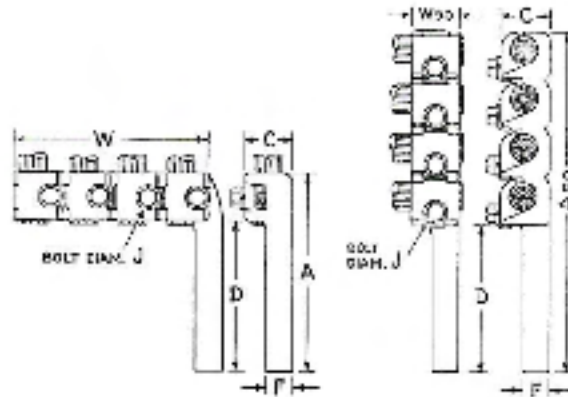

## TYPE 4JL, 4JL90

### Terminal Adapter – four cables

Cat. No.	Cable Range		Dimensions in Inches							
	Min.	Max.	A	A90	C	D	F	J	W	W90
4J5L	4/0 Str.	350MCM	5½	—	1¼	4¾	¾	¾	5¼	—
4J5L90	4/0 Str.	350MCM	—	9½	1¼	4¾	¾	¾	—	1¾
4J6L	350MCM	500MCM	6½	—	1¾	4½	¾	¾	6	—
4J6L90	350MCM	500MCM	—	10½	1¾	4½	¾	¾	—	1¾
4J7L	500MCM	750MCM	7¾	—	1¾	5¾	¾	¾	6¾	—
4J7L90	500MCM	750MCM	—	12	1¾	5¾	¾	¾	—	1¾
4J8L	750MCM	1000MCM	7¾	—	1¾	5¾	1¼	½	8	—
4J8L90	750MCM	1000MCM	—	13¾	1¾	5¾	1¼	½	—	2¾

- Tabulated Dimensions are in inches and are approximate only.
- Sizes not shown available on request.