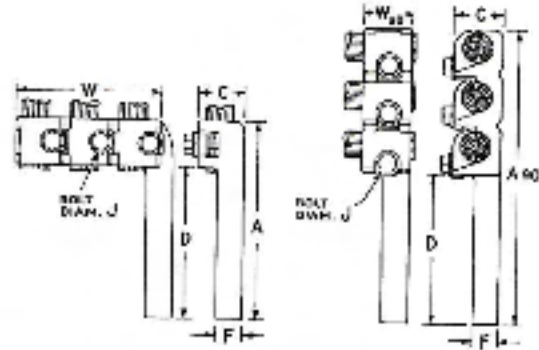

TYPE 3JL, 3JL90

Terminal Adapter – three cables

Cat. No.	Cable Range		Dimensions in Inches							
	Min.	Max.	A	A90	C	D	F	J	W	W90
3J5L	4/0 Str.	350MCM	5½	—	1¼	4½	¾	¾	3¼	—
3J5L90	4/0 Str.	350MCM	—	8¼	1¼	4½	¾	¾	—	1¾
3J6L	350MCM	500MCM	6½	—	1¾	4½	¾	¾	4½	—
3J6L90	350MCM	500MCM	—	9	1¾	4½	¾	¾	—	1¾
3J7L	500MCM	750MCM	7¼	—	1¾	5½	¾	¾	5½	—
3J7L90	500MCM	750MCM	—	10¾	1¾	5½	¾	¾	—	1¾
3J8L	750MCM	1000MCM	7¾	—	1¾	5½	1¼	½	6	—
3J8L90	750MCM	1000MCM	—	11¾	1¾	5½	1¼	½	—	2½

- Tabulated Dimensions are in inches and are approximate only.
- Sizes not shown available on request.