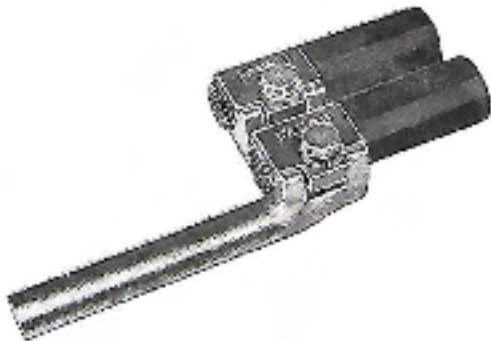

TYPE 2JL, 2JL90

Terminal Adapter – two cables

Cat. No.	Cable Range		Dimensions in inches							
	Min.	Max.	A	A90	C	D	F	J	W	W90
2J5L	4/0 Str.	350MCM	5½	—	1¼	4½	¾	¾	2½	—
2J5L90	4/0 Str.	350MCM	—	6¾	1¼	4½	¾	¾	—	1¾
2J6L	350MCM	500MCM	6½	—	1¼	4½	¾	¾	3	—
2J6L90	350MCM	500MCM	—	7½	1¼	4½	¾	¾	—	1¾
2J7L	500MCM	750MCM	7¼	—	1¼	5½	¾	¾	3¾	—
2J7L90	500MCM	750MCM	—	8¾	1¼	5½	¾	¾	—	1¾
2J8L	750MCM	1000MCM	7¾	—	1¼	5½	1¼	½	4	—
2J8L90	750MCM	1000MCM	—	9¼	1¼	5½	1¼	½	—	2¾

- Tabulated Dimensions are in inches and are approximate only.
- Sizes not shown available on request.