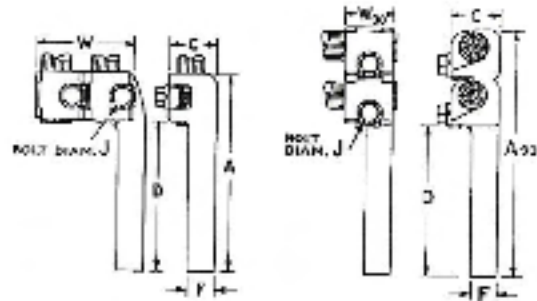

TYPE 2JL, 2JL90

Terminal Adapter – two cables

Cat. No.	Cable Range		Dimensions in inches							
	Min.	Max.	A	A90	C	D	F	J	W	W90
2J5L	4/0 Str.	350MCM	5½	—	1¼	4½	¾	¾	2½	—
2J5L90	4/0 Str.	350MCM	—	6¾	1¼	4½	¾	¾	—	1¾
2J6L	350MCM	500MCM	6½	—	1¼	4½	¾	¾	3	—
2J6L90	350MCM	500MCM	—	7½	1¼	4½	¾	¾	—	1¾
2J7L	500MCM	750MCM	7¼	—	1¼	5½	¾	¾	3¾	—
2J7L90	500MCM	750MCM	—	8¾	1¼	5½	¾	¾	—	1¾
2J8L	750MCM	1000MCM	7¾	—	1¼	5½	1¼	½	4	—
2J8L90	750MCM	1000MCM	—	9¼	1¼	5½	1¼	½	—	2¾

- Tabulated Dimensions are in inches and are approximate only.
- Sizes not shown available on request.